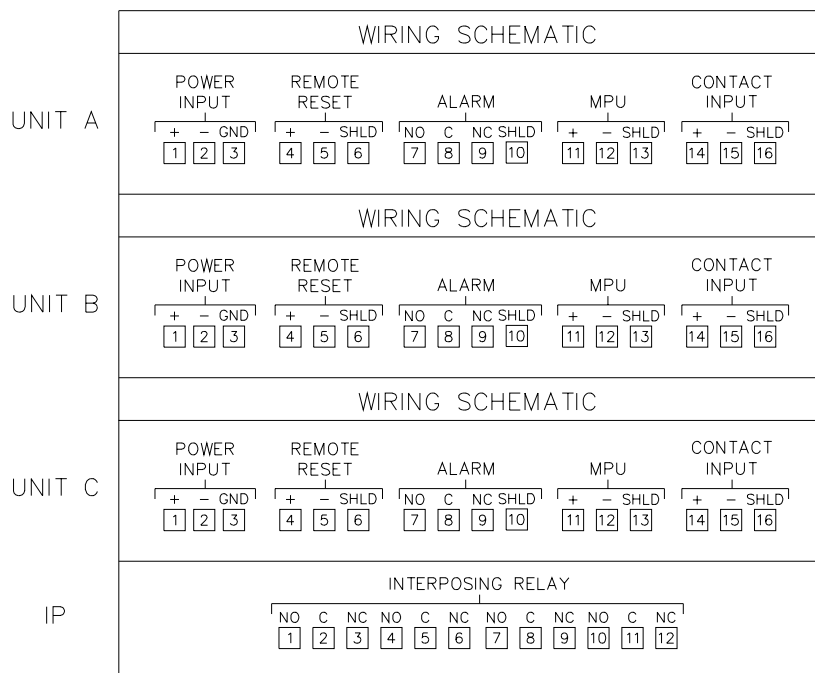

Plant Wiring

851-109B
95-09-29 KDW

Figure 2-1. Plant Wiring Diagram